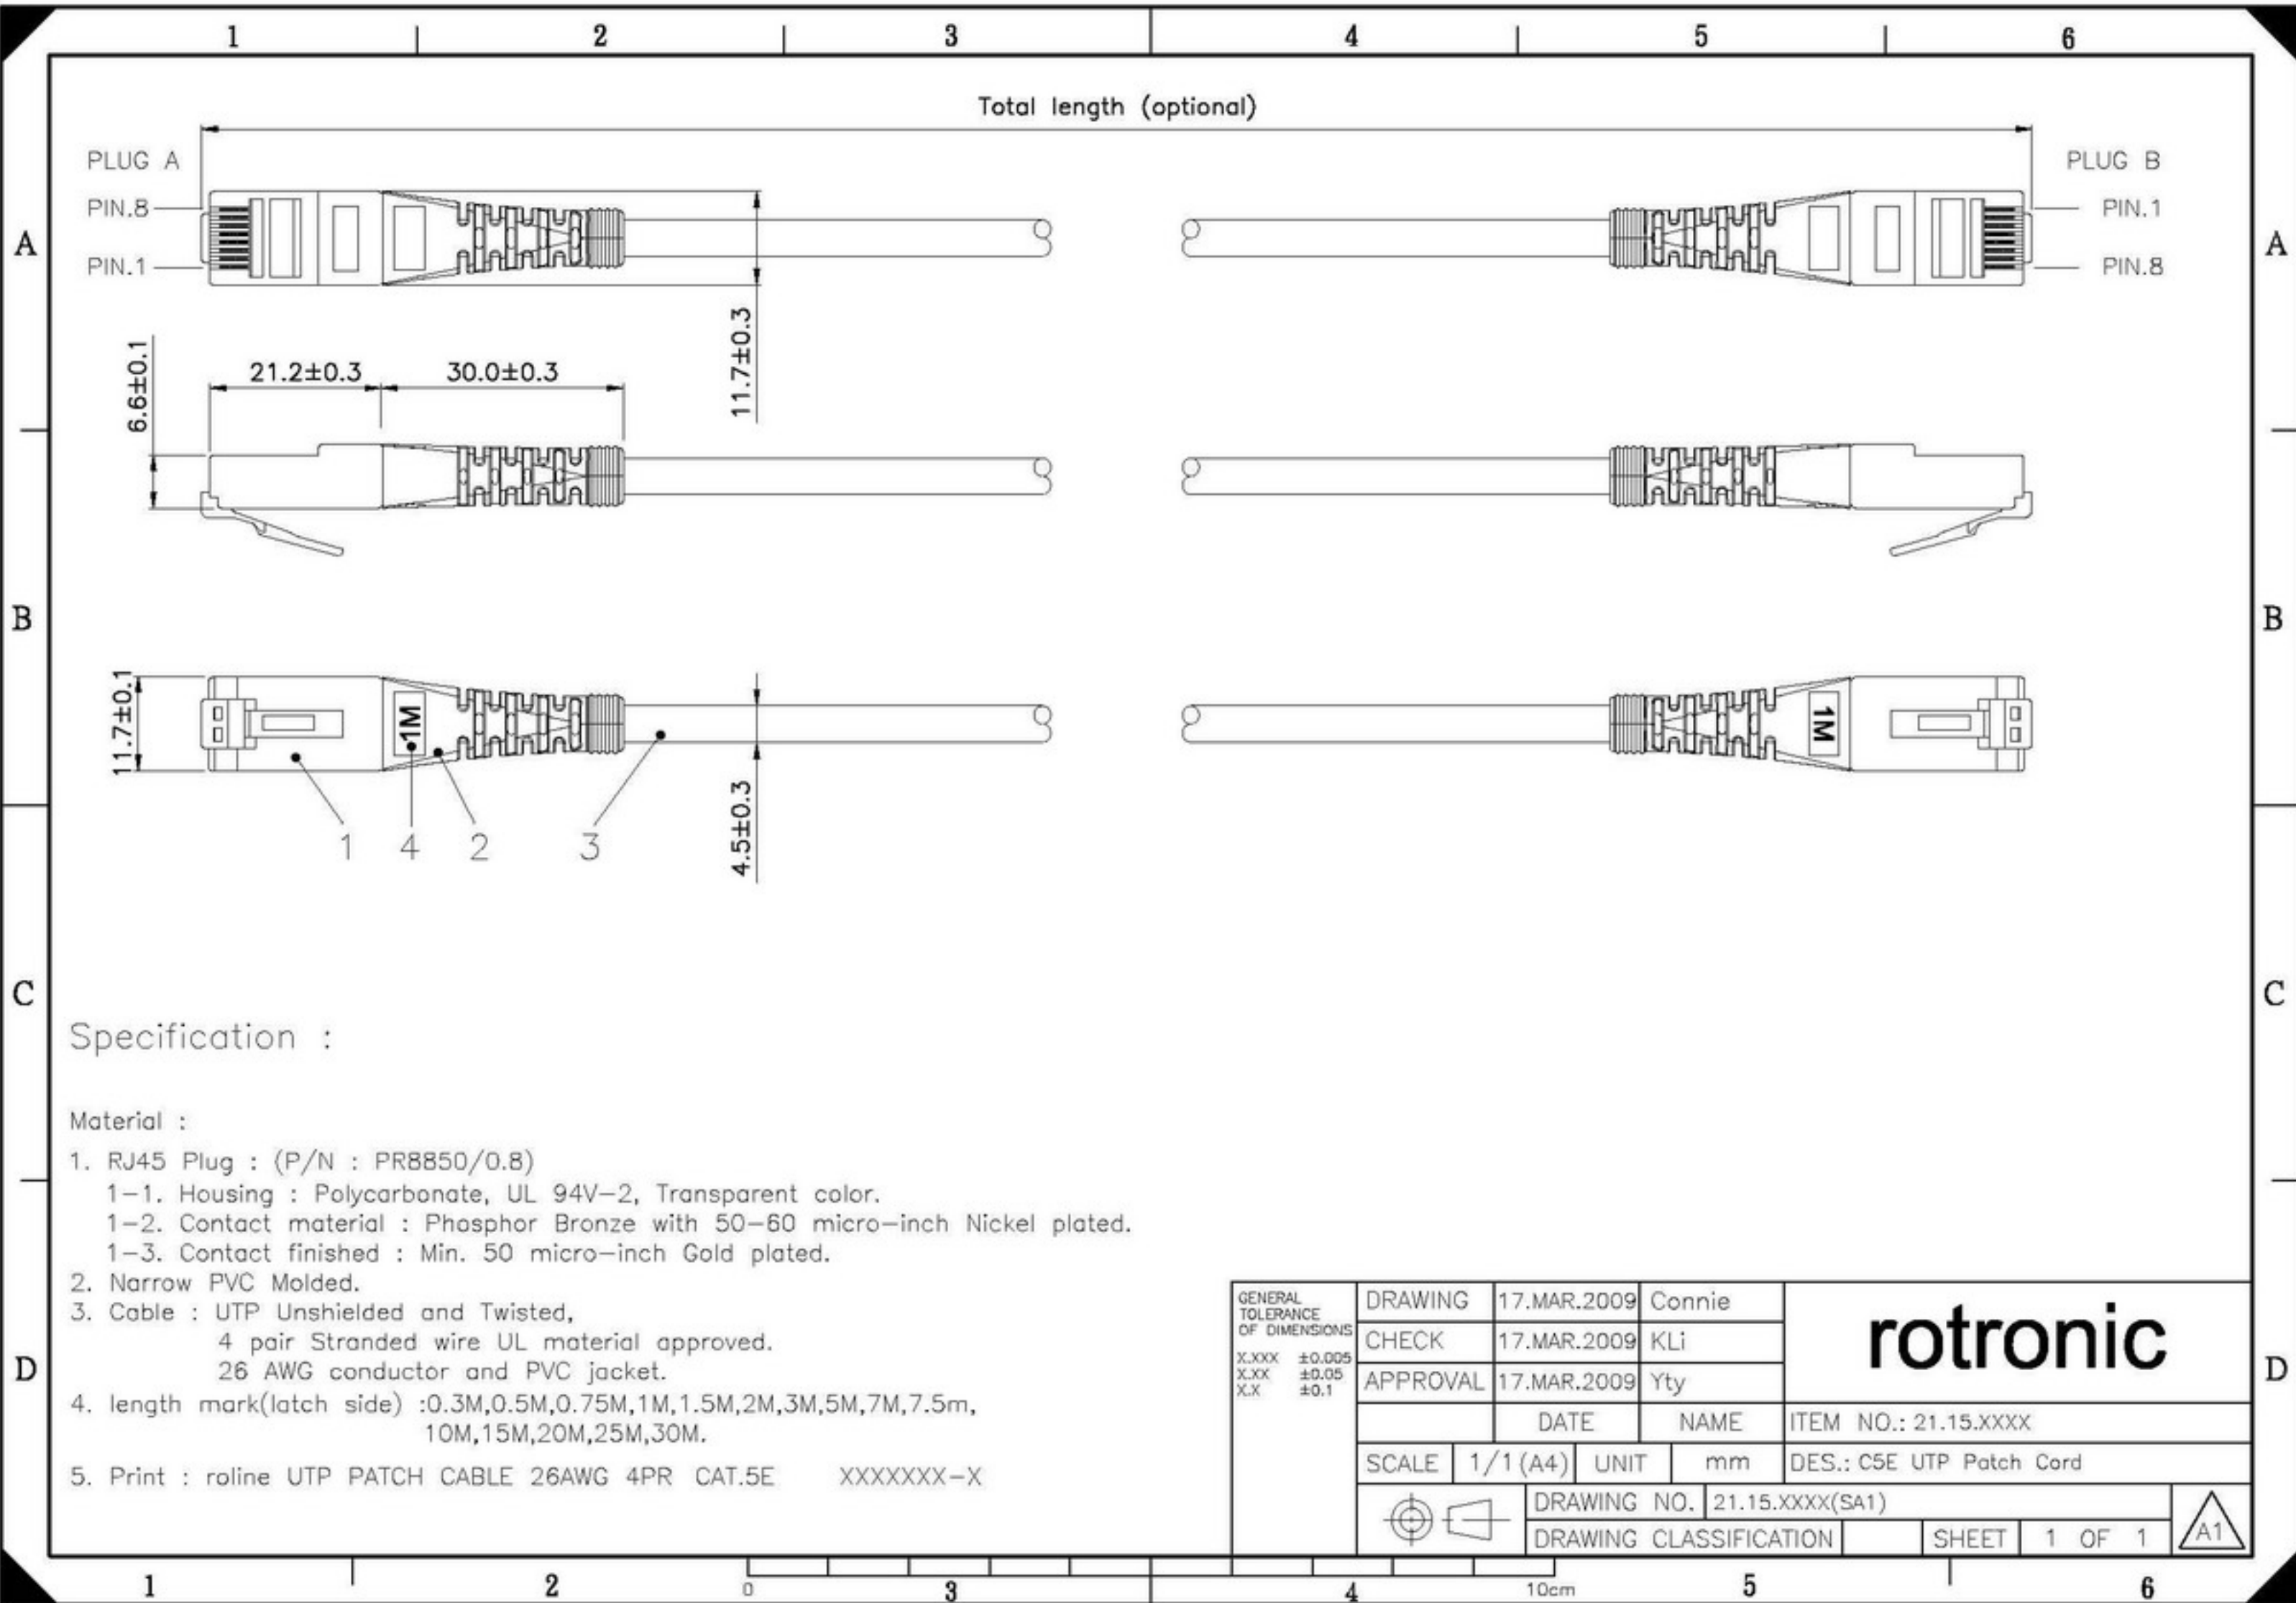

Datenblatt - Fiche technique - Data sheet

**21.15.0565**

ROLINE UTP-Patchkabel konf. Kat. 5e, schwarz, 5,0 m

Cordon ROLINE Cat.5e UTP confectionné, noir, 5,0 m

ROLINE UTP Patch Cord Cat.5e, black, 5.0 m

Specification :

Material :

1. RJ45 Plug : (P/N : PR8850/0.8)
  - 1-1. Housing : Polycarbonate, UL 94V-2, Transparent color.
  - 1-2. Contact material : Phosphor Bronze with 50-60 micro-inch Nickel plated.
  - 1-3. Contact finished : Min. 50 micro-inch Gold plated.
2. Narrow PVC Molded.
3. Cable : UTP Unshielded and Twisted,
  - 4 pair Stranded wire UL material approved.
  - 26 AWG conductor and PVC jacket.
4. length mark(latch side) :0.3M,0.5M,0.75M,1M,1.5M,2M,3M,5M,7M,7.5m, 10M,15M,20M,25M,30M.
5. Print : roline UTP PATCH CABLE 26AWG 4PR CAT.5E      XXXXXX-X

GENERAL TOLERANCE OF DIMENSIONS X.XXX ±0.005 X.XX ±0.05 X.X ±0.1	DRAWING	17.MAR.2009	Connie	<b>rotronic</b>
	CHECK	17.MAR.2009	KLi	
	APPROVAL	17.MAR.2009	Yty	
		DATE	NAME	ITEM NO.: 21.15.XXXX
	SCALE 1/1 (A4)	UNIT mm	DES.: C5E UTP Patch Cord	
	DRAWING NO. 21.15.XXXX(SA1)		SHEET 1 OF 1	
	DRAWING CLASSIFICATION			